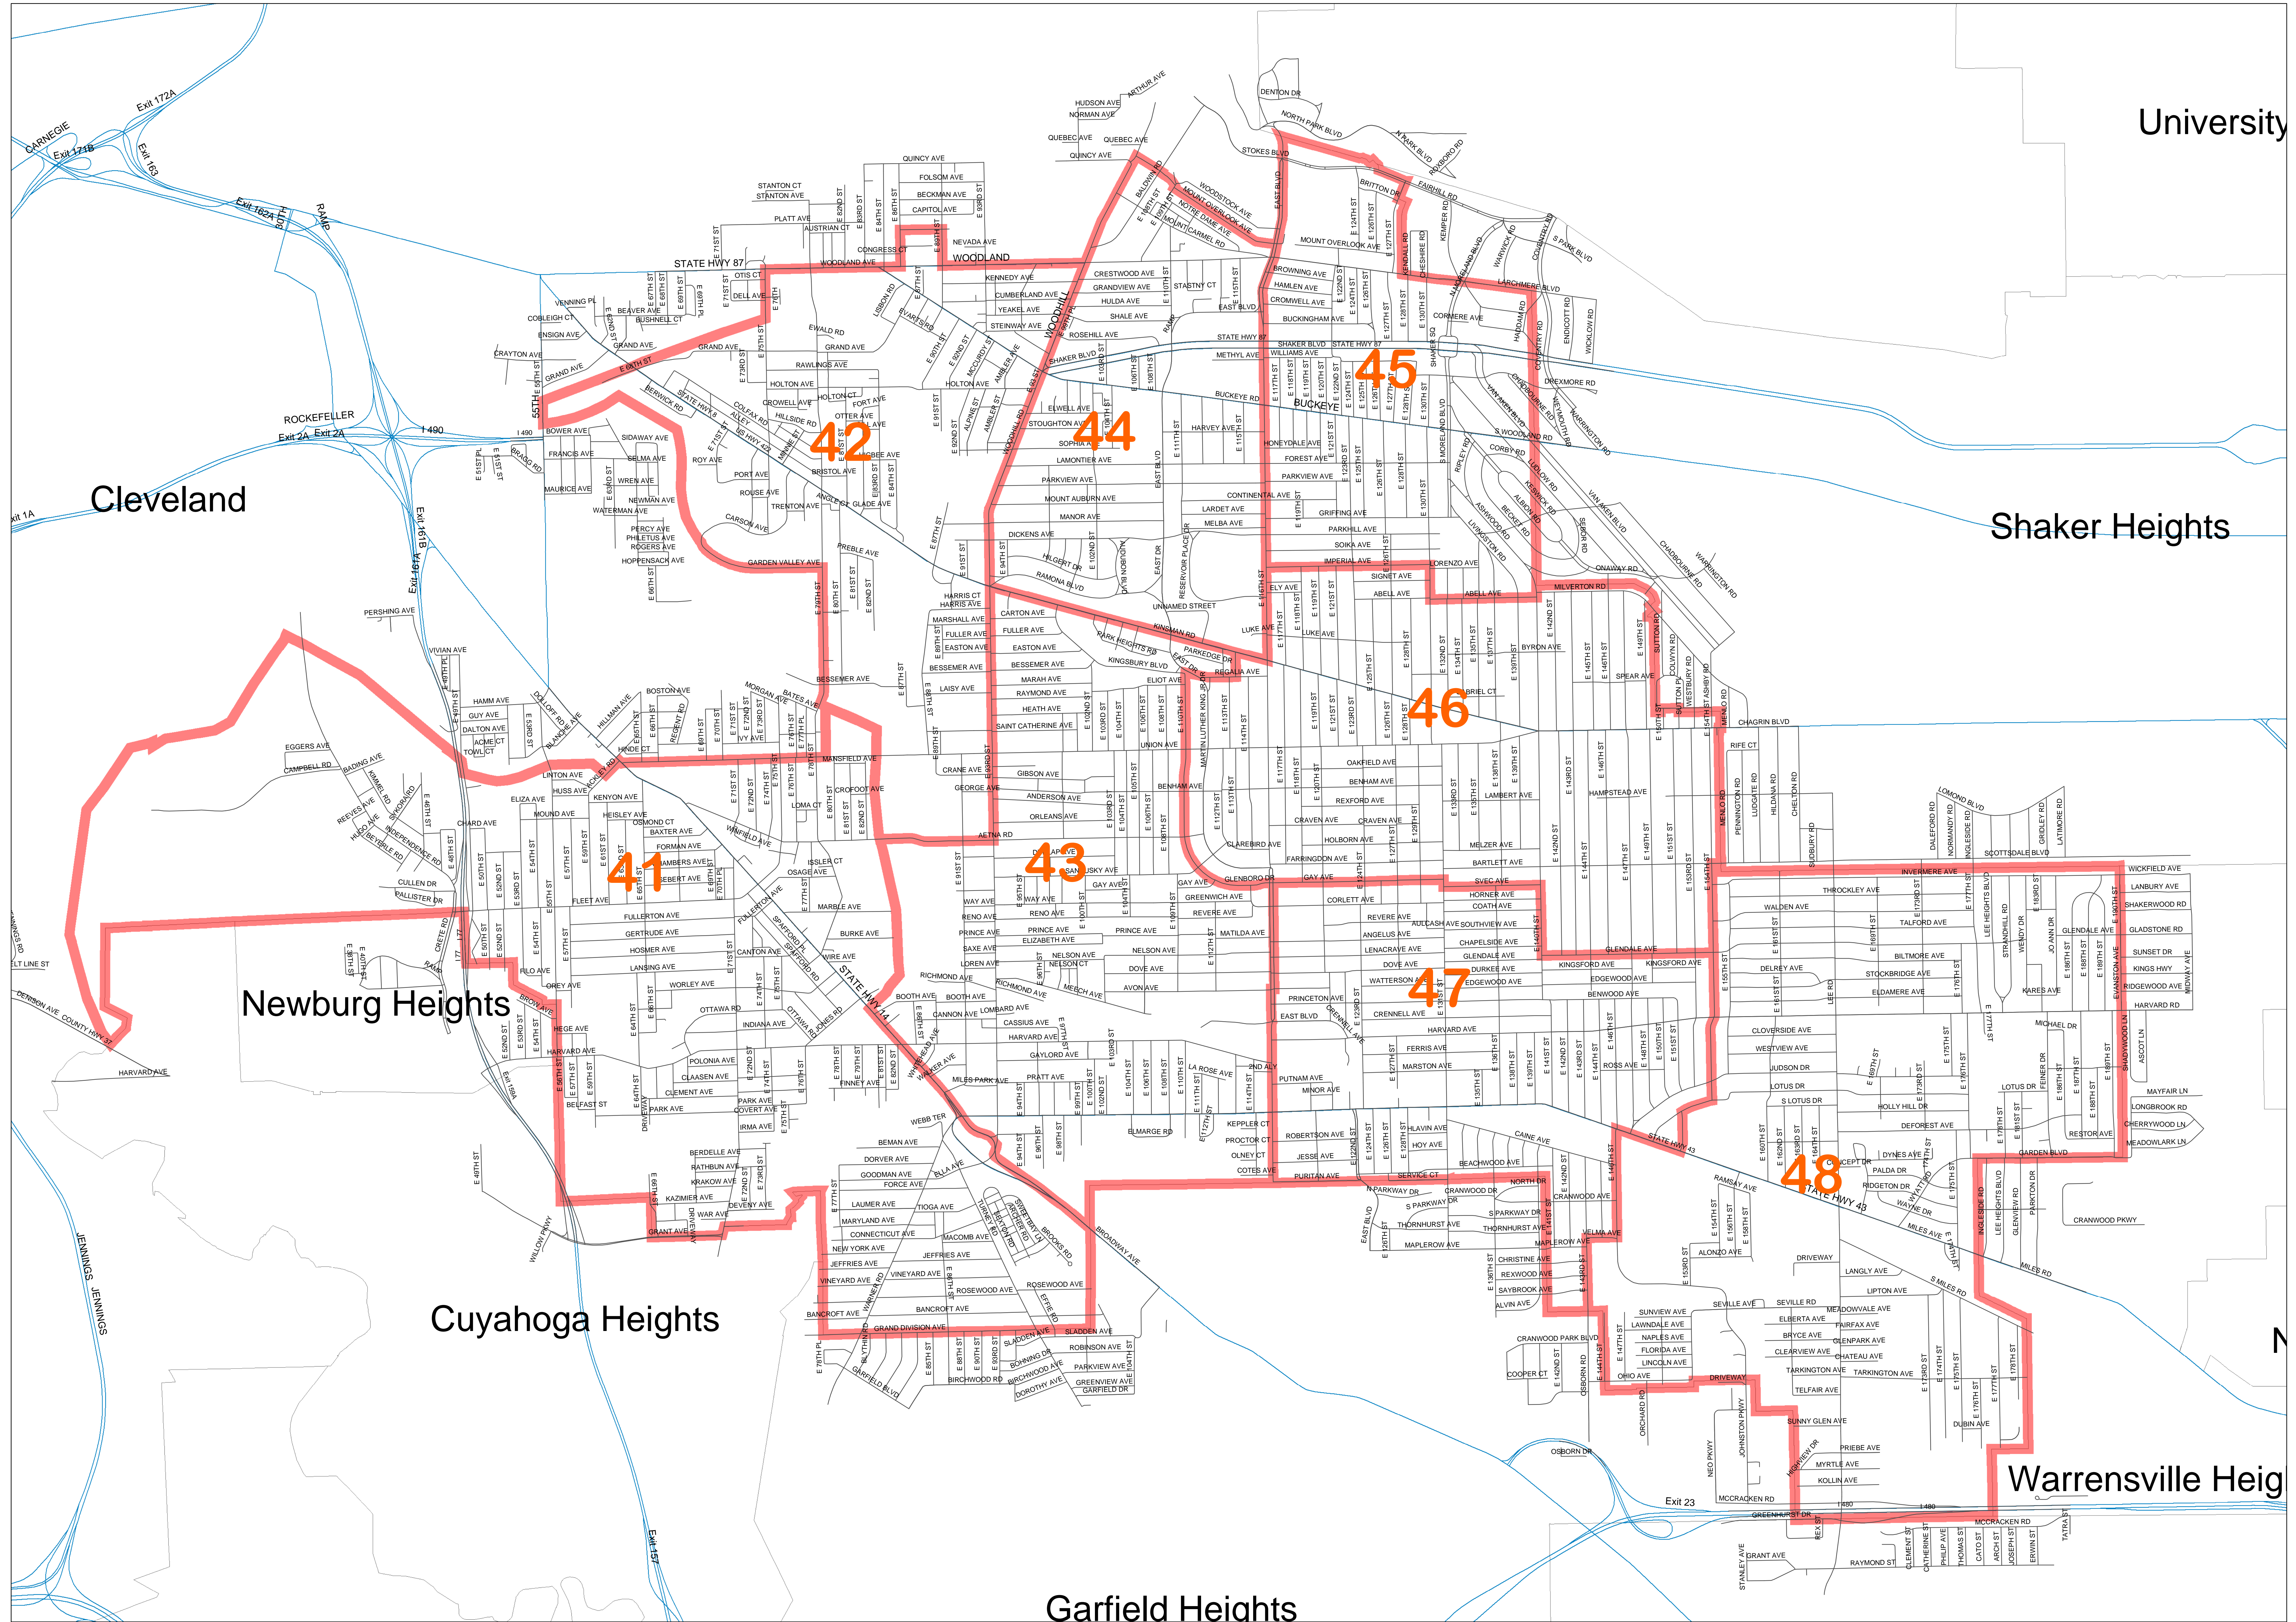

Cleveland Division of Police District/Zone Boundaries

District 4