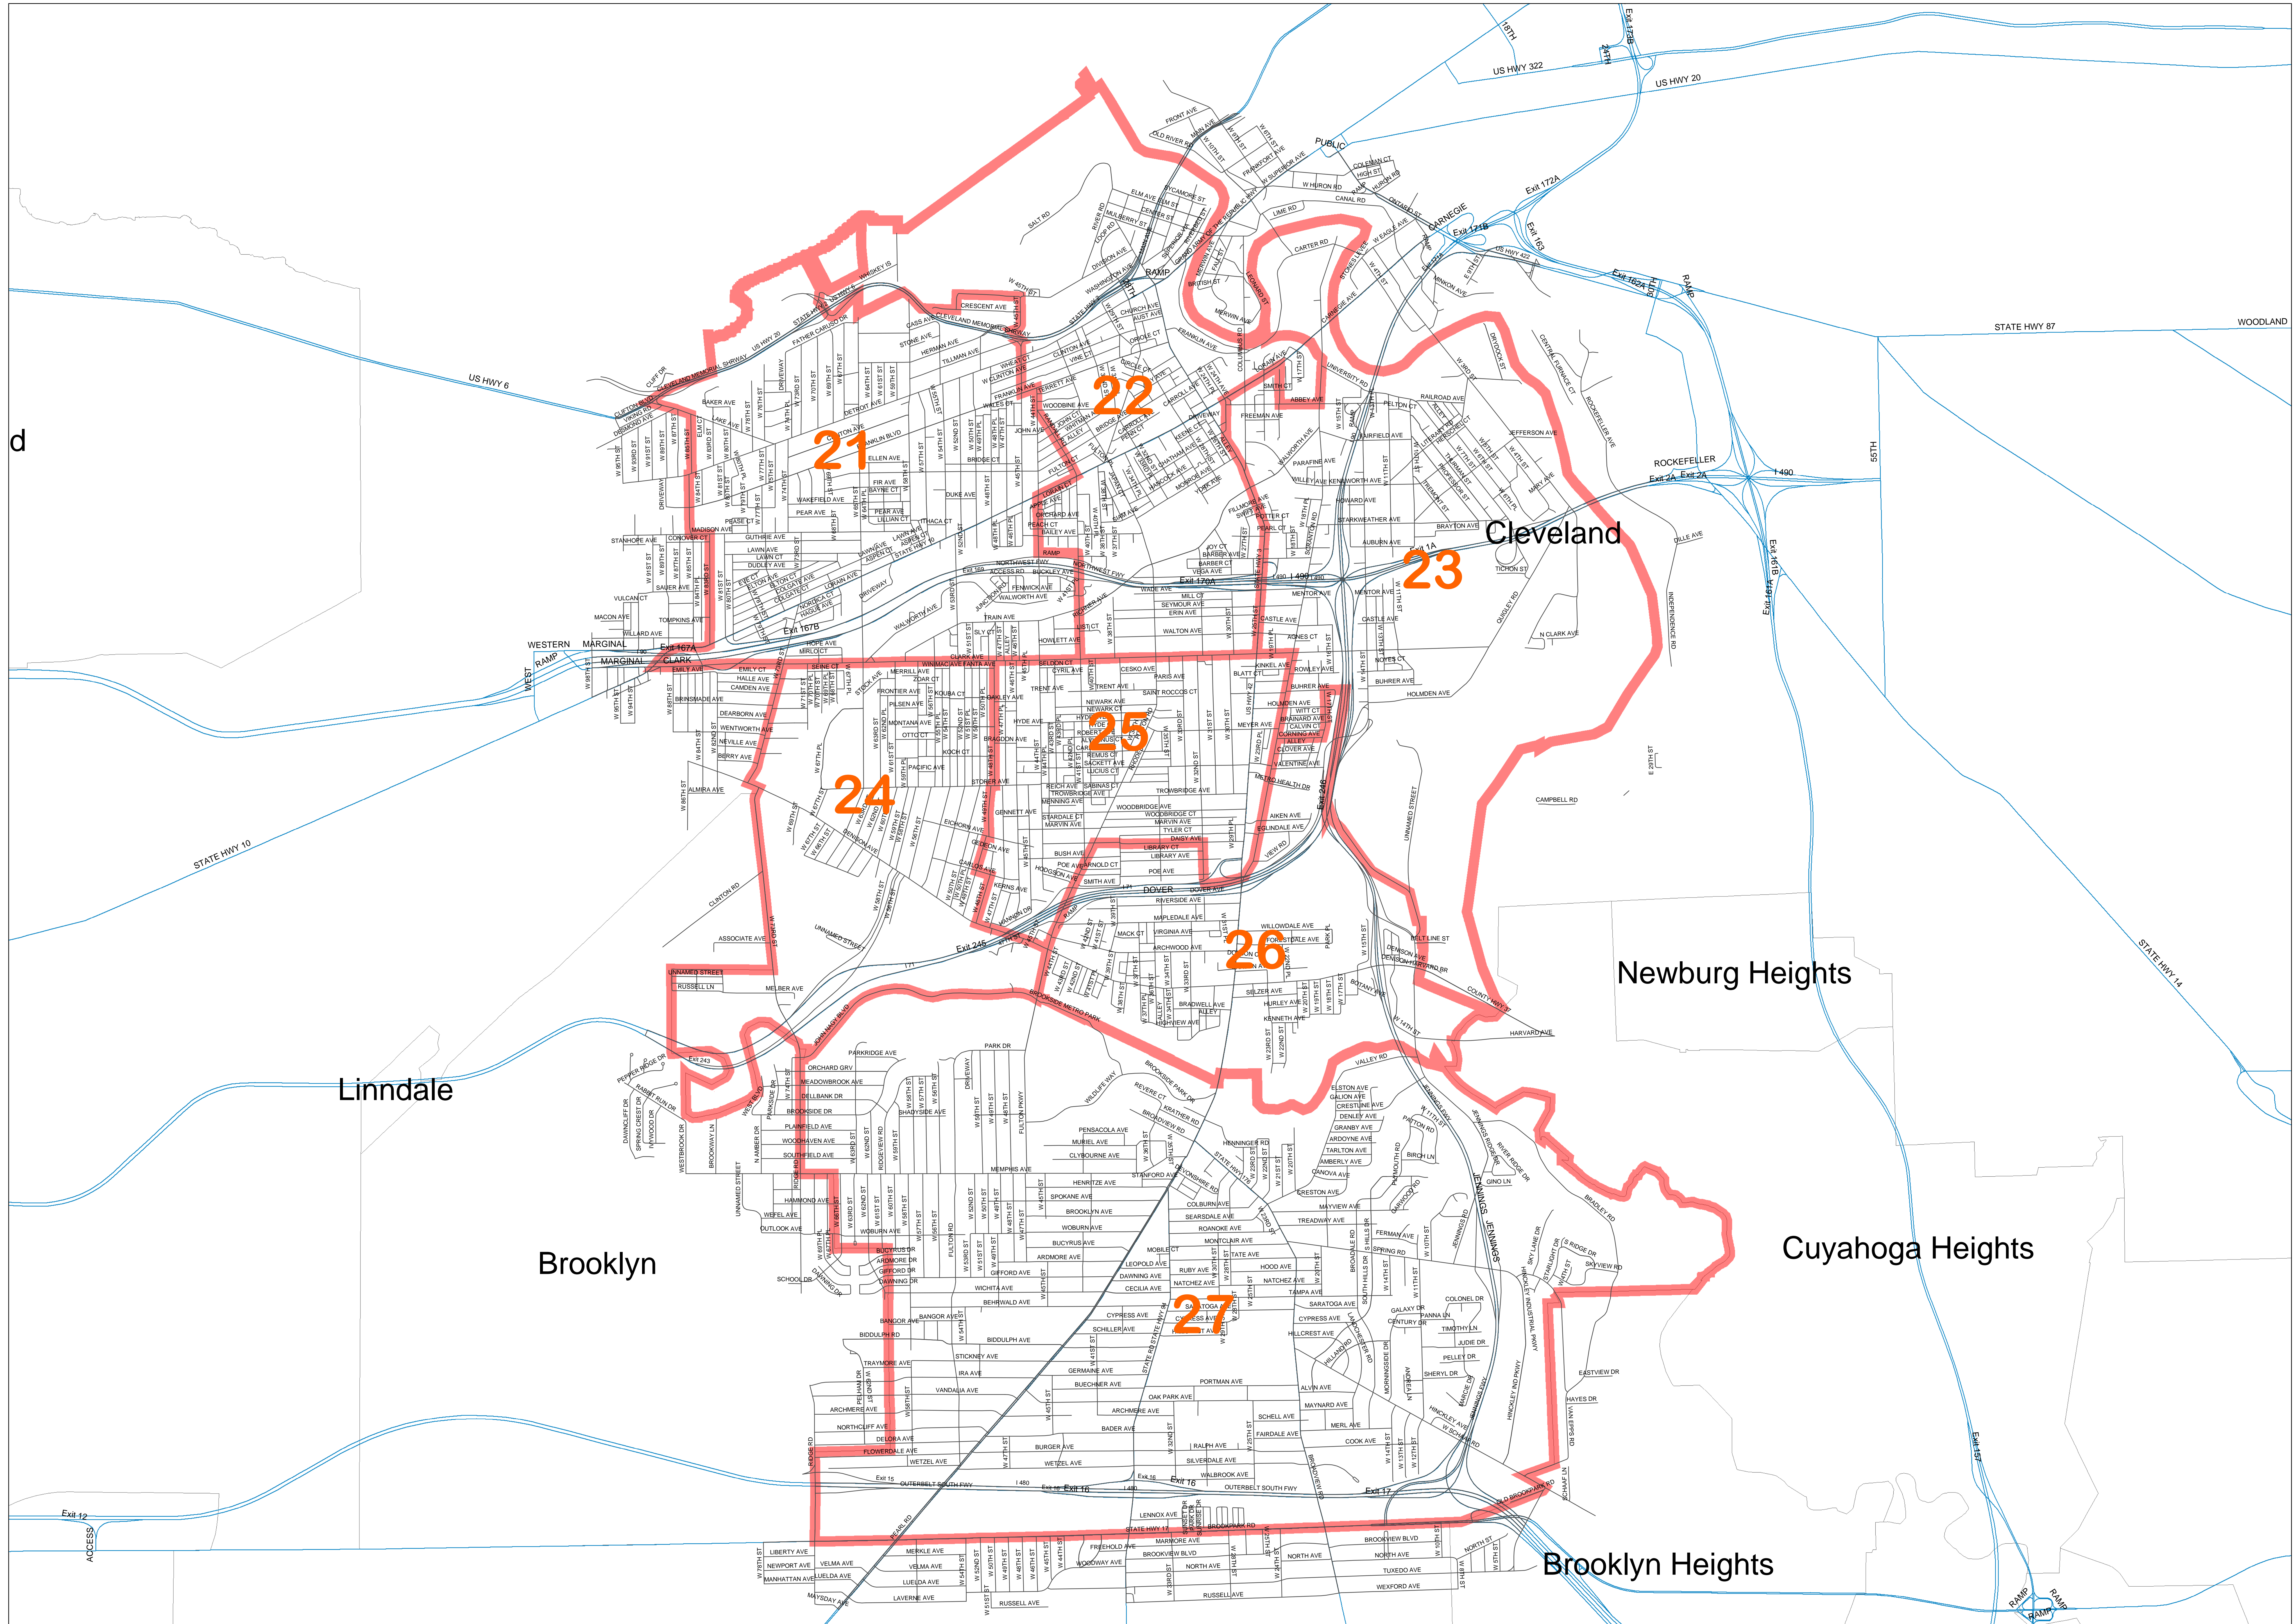

Cleveland Division of Police District/Zone Boundaries

District 2