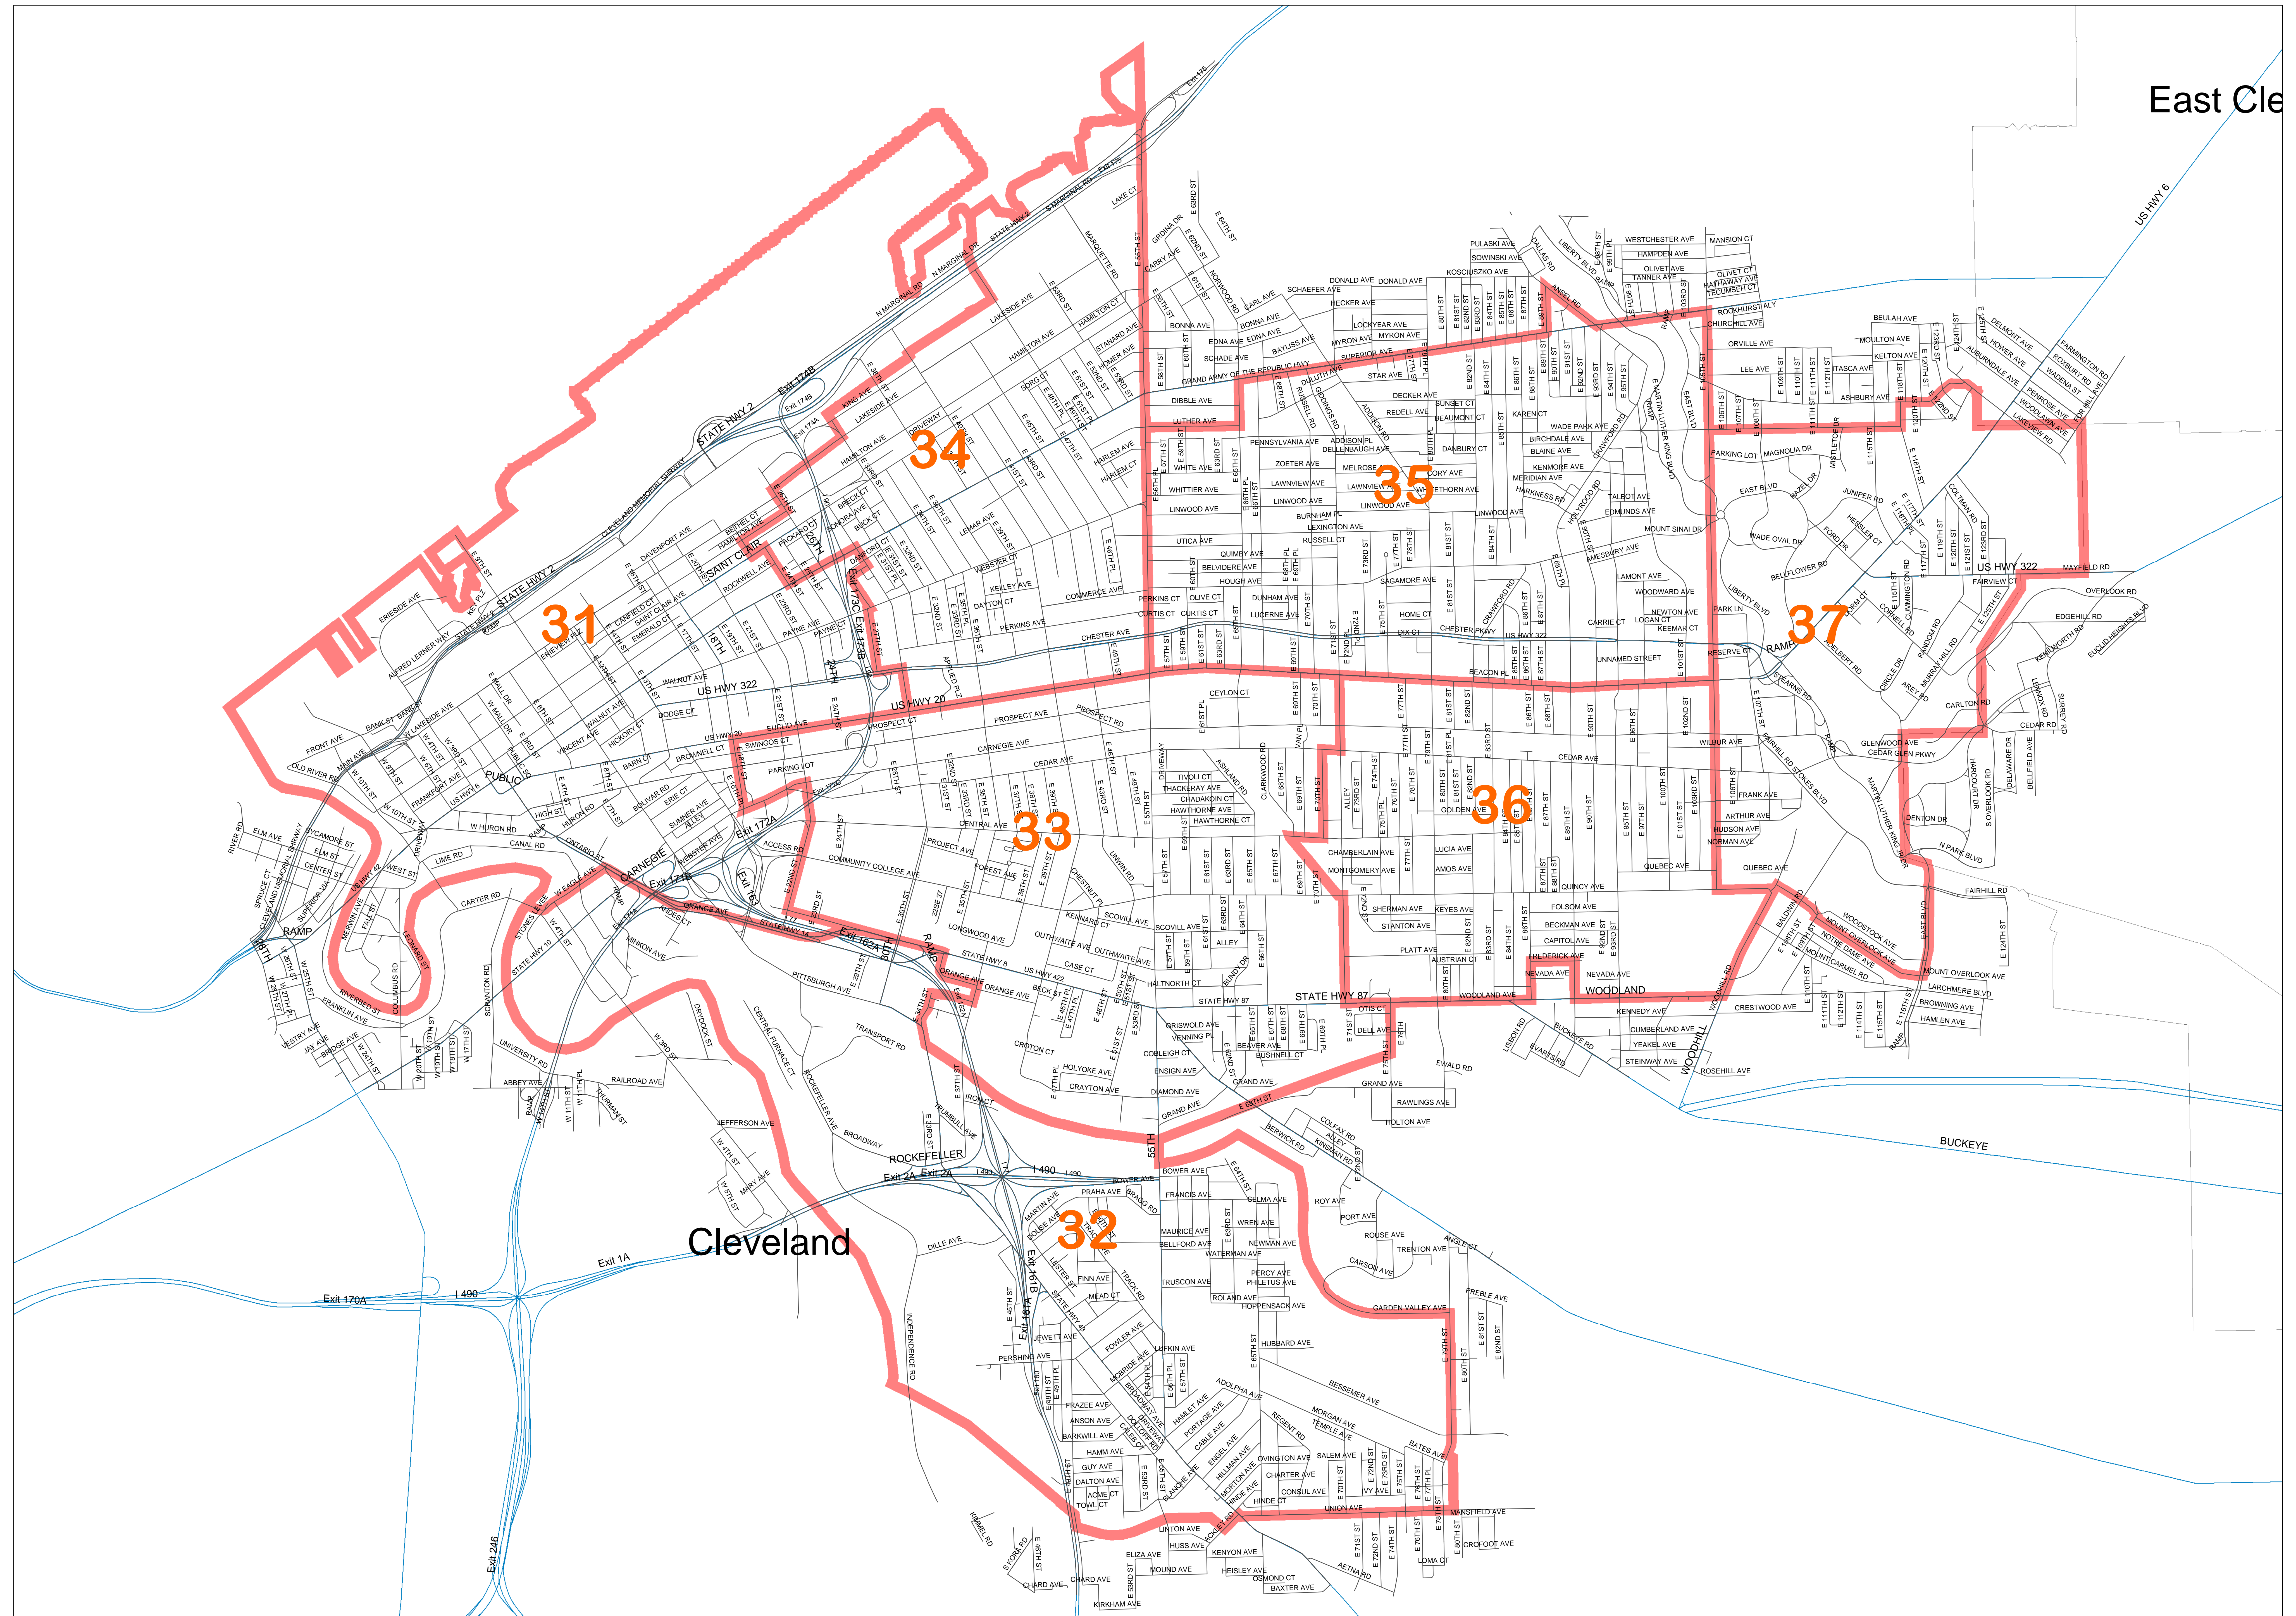

Cleveland Division of Police District/Zone Boundaries

District 3