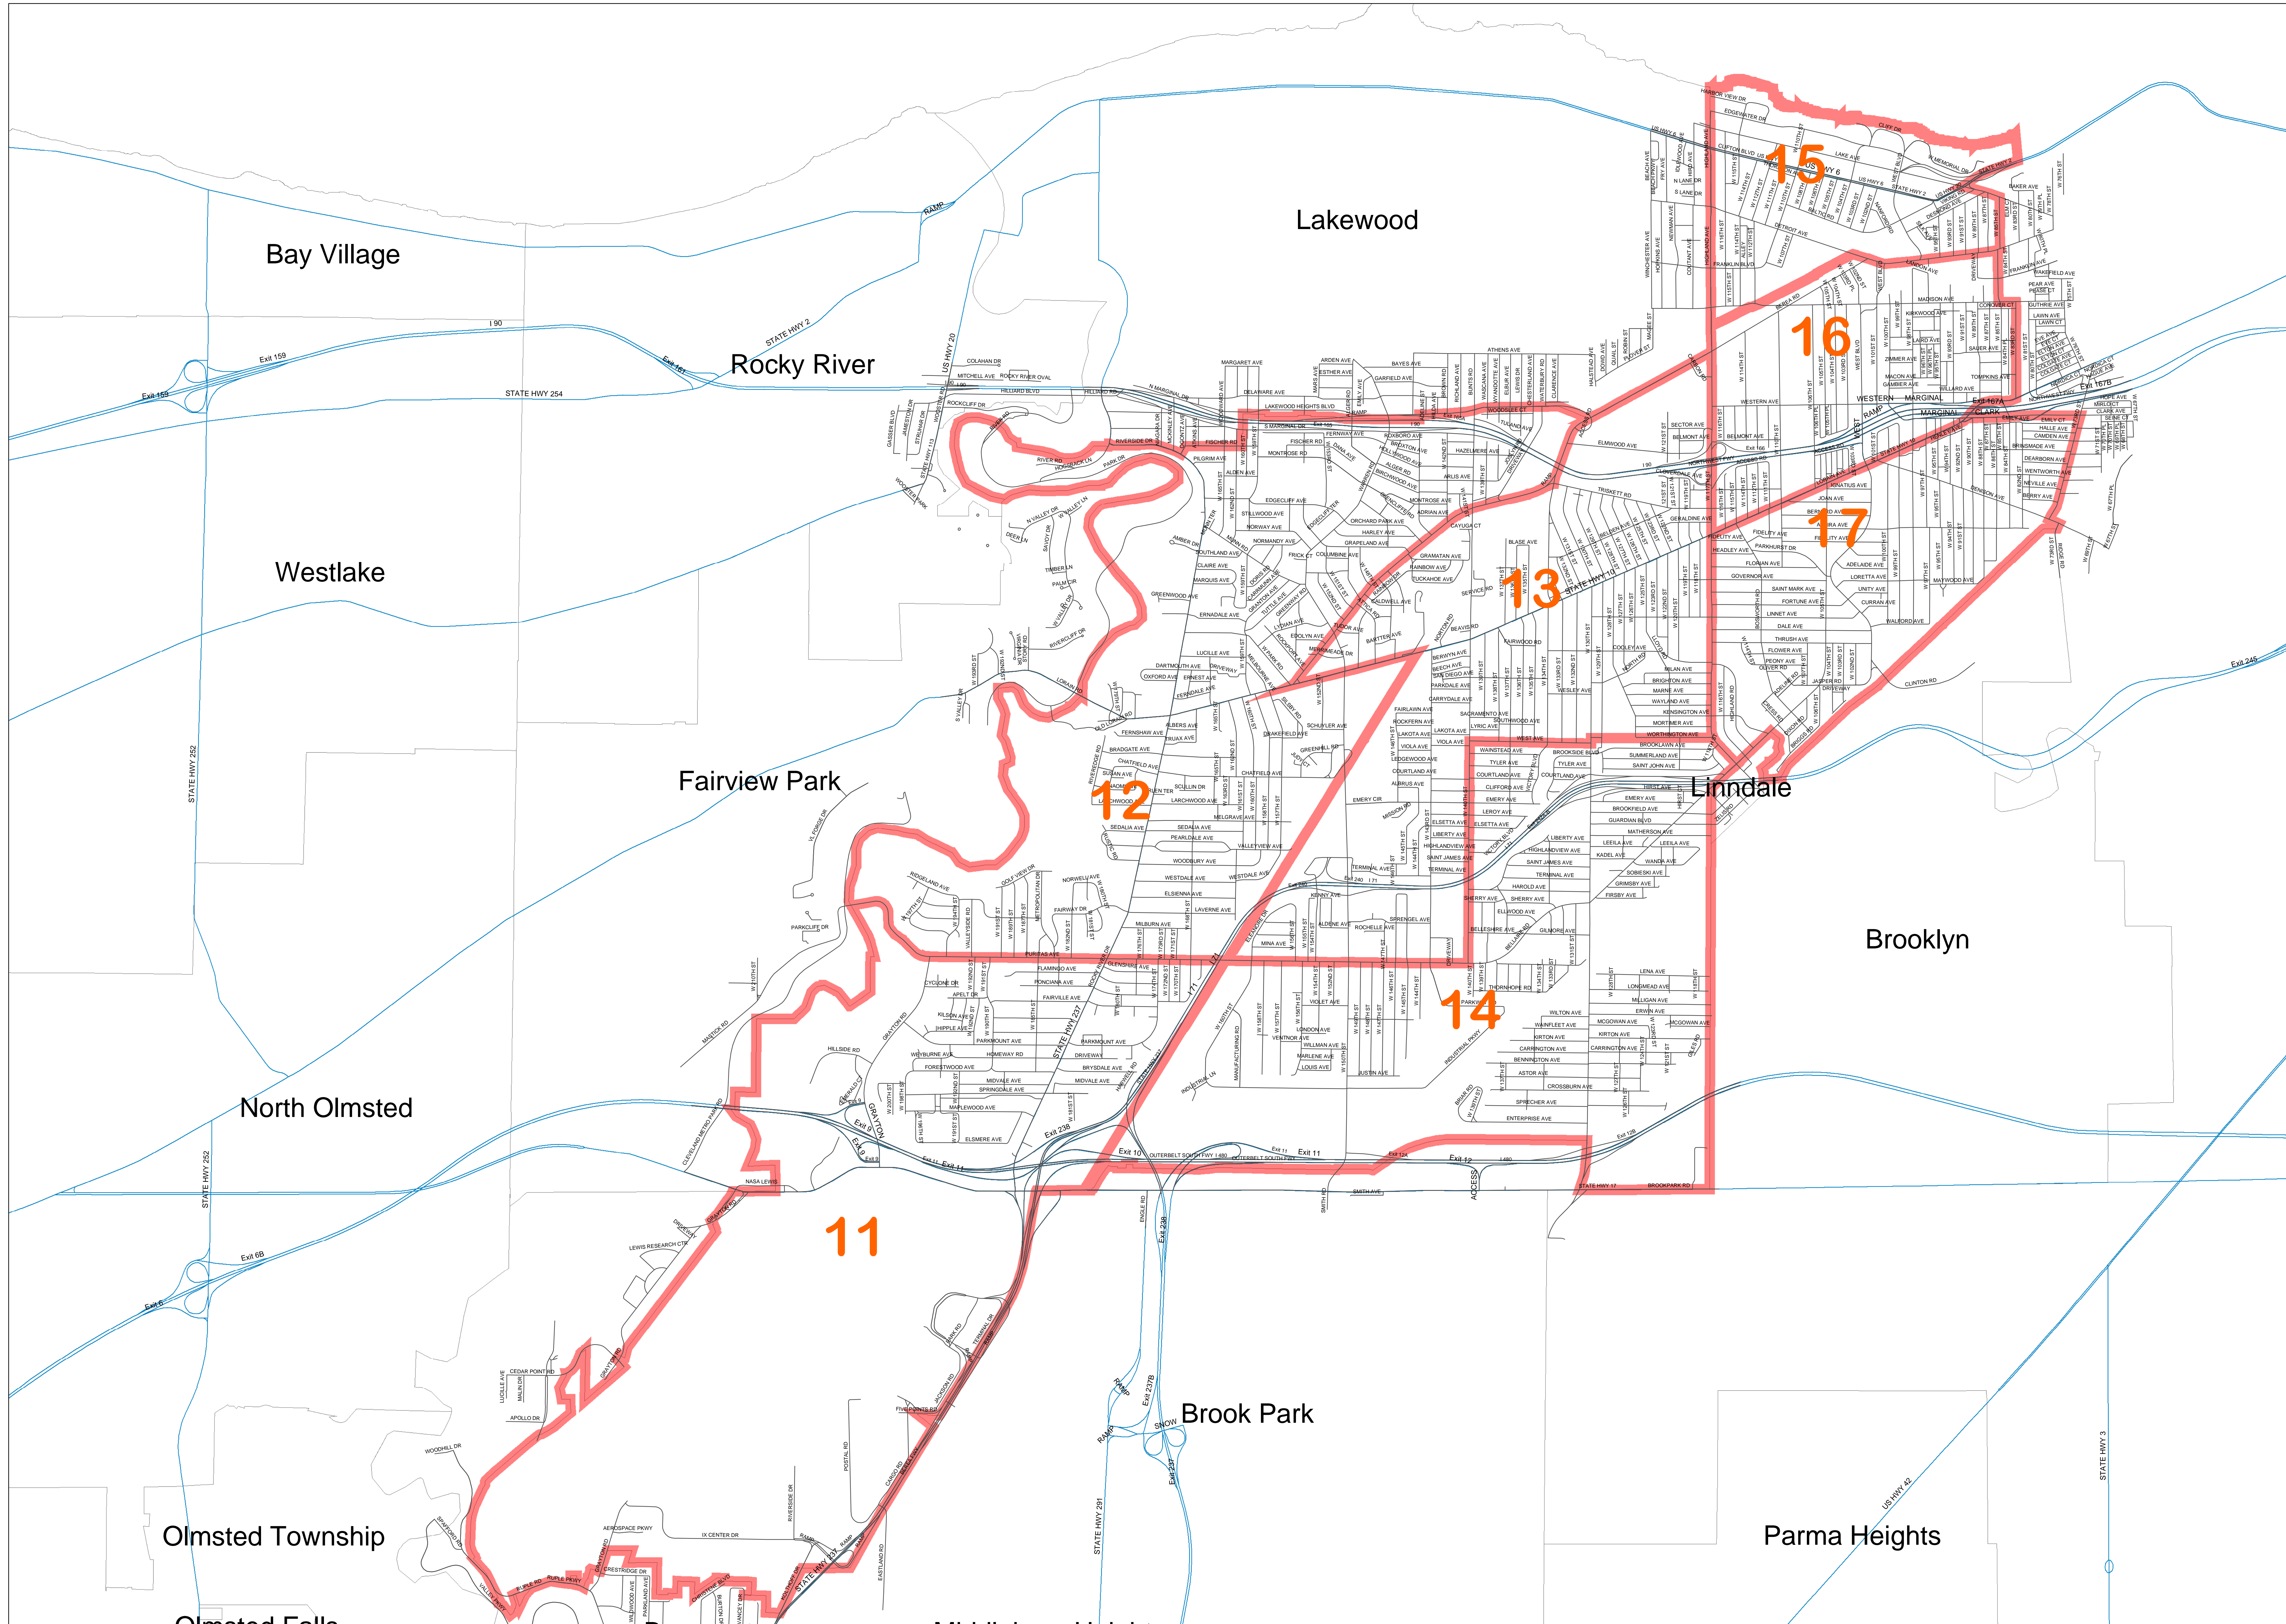

# Cleveland Division of Police District/Zone Boundaries

# District 1

## District 5