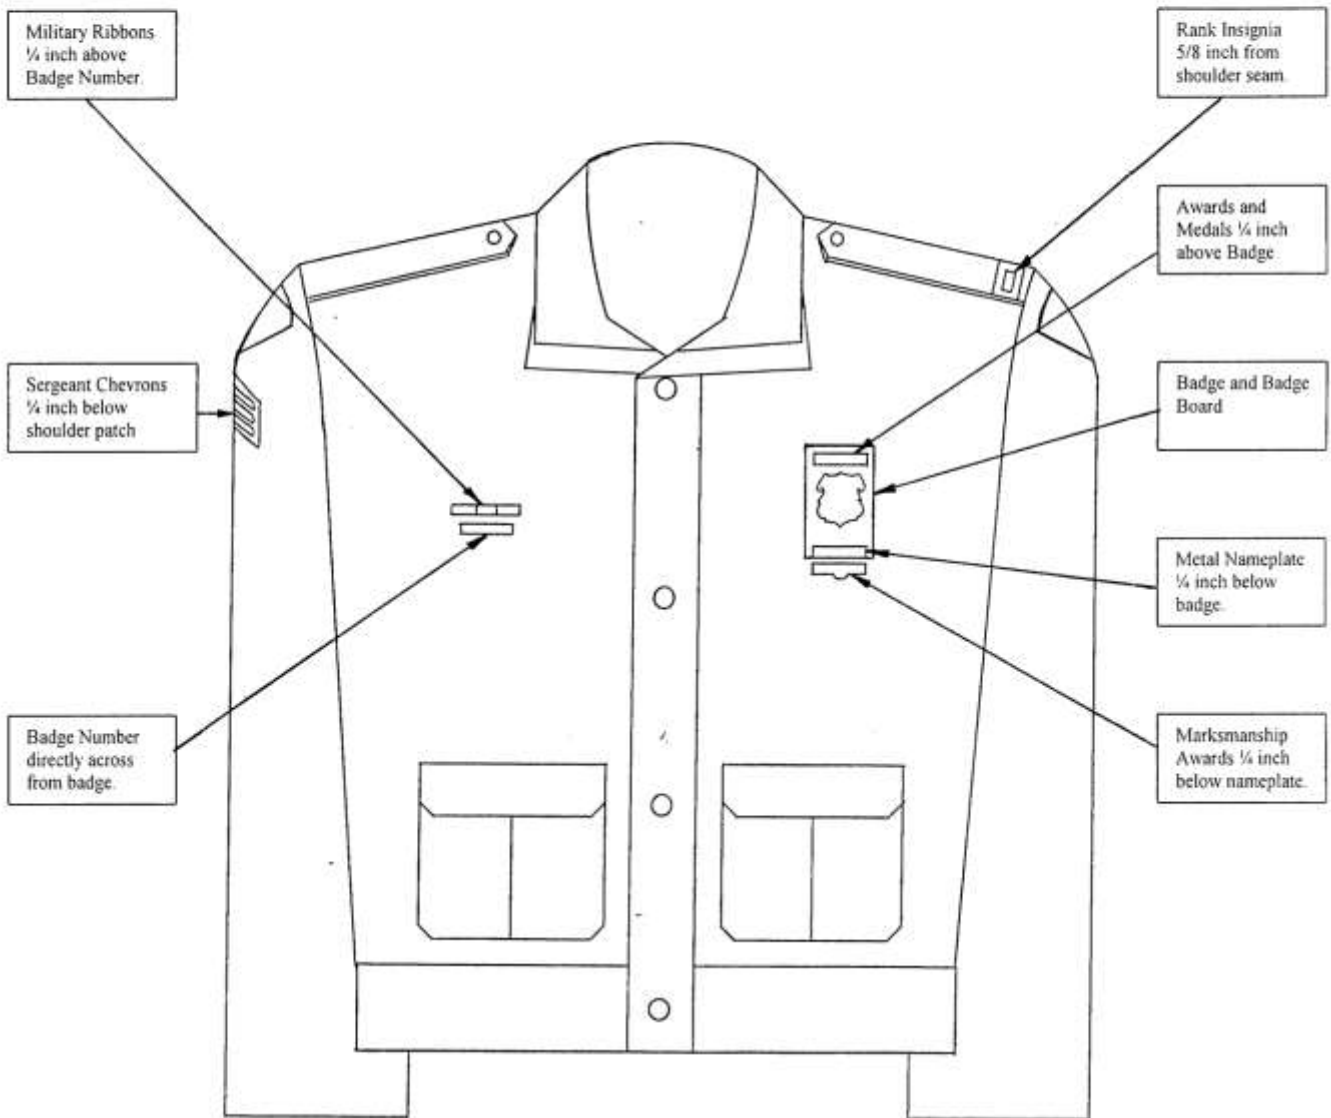

Cruiser Jacket

Illustrations and graphics created by Detective Craig Robinson.